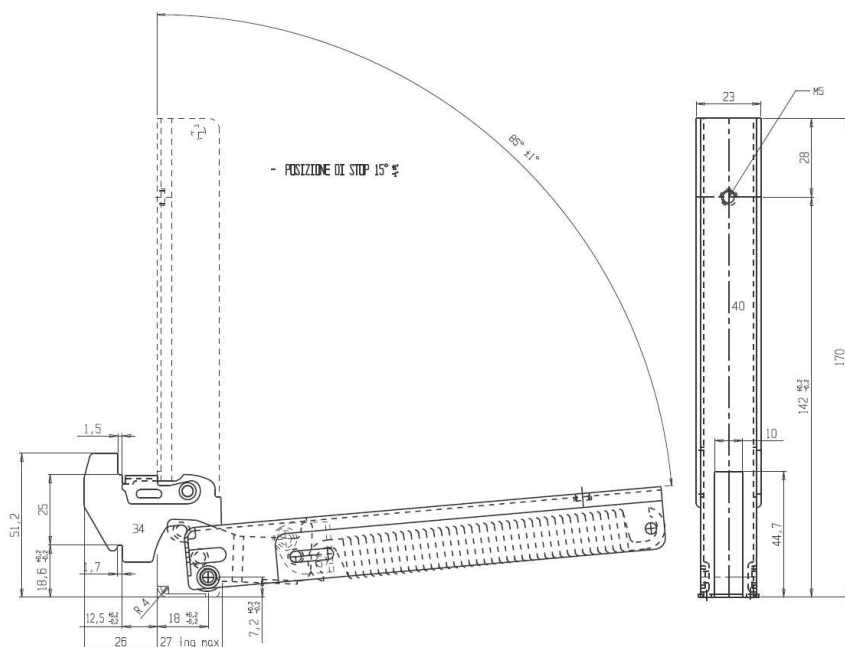

FUTURA

Standard rivoluzionario

INFORMAZIONI TECNICHE

Door range from - to (Kg)	2 -15	Fitting points	top, side, front
Lifespan cycles	20.000	Position on the door	✓
Mechanical opening stop	x	Position under the oven	✓