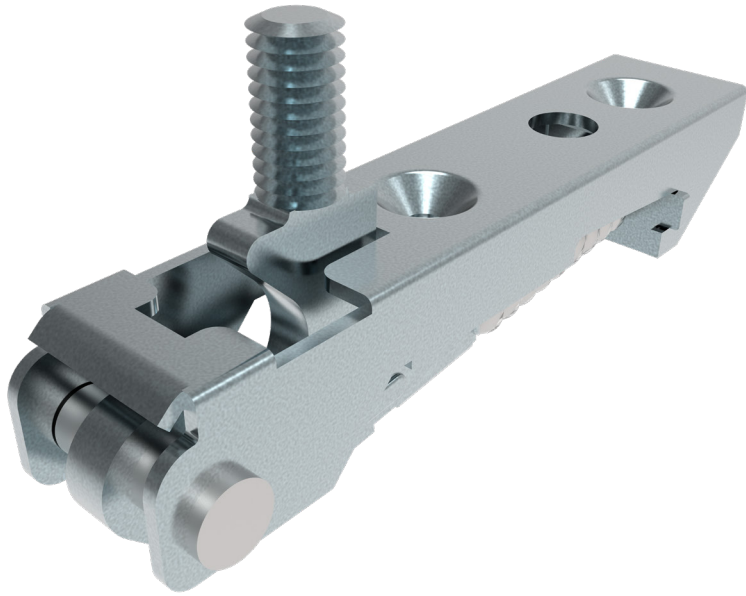

Zanovello

hinges for domestic and professional appliances

UNDER OVEN DRAWER HINGES

Small and reliable

Reliable, versatile and economical.

The push&pull action makes it suitable for different product requirements.