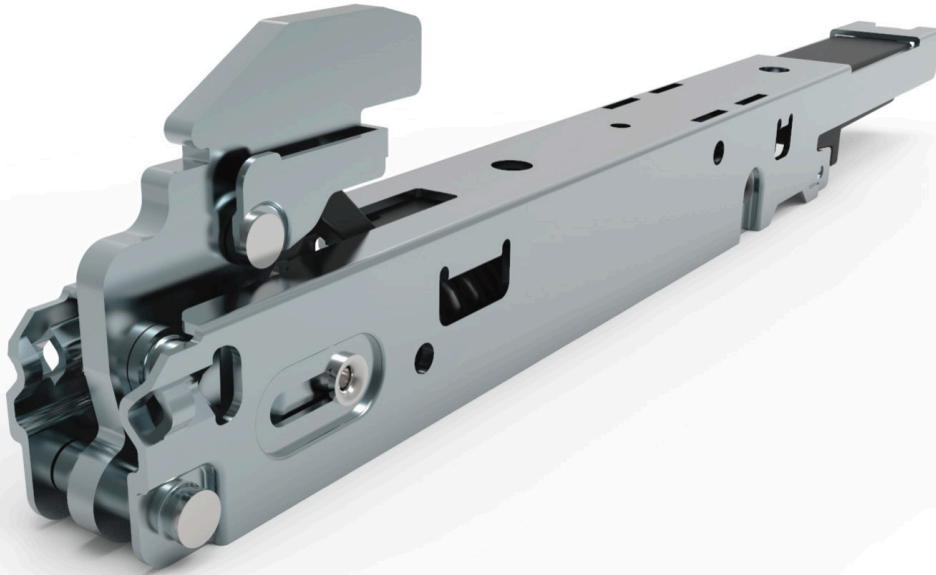

Zanovello

hinges for domestic and professional appliances

SOFT CLOSING

Patented fluidity

The only one on the market providing smooth, modular, and long-lasting closure performance from any opening angle.

Technical Information

Hot	✓	Fastening points	top, side, front
Cold	✓	Position on the door	✓
Wash	✗	Under muffle position	✓
Static load (Kg)	UNI	Flap opening	86°
Door range from - to (Kg)	3 -14	Temperature range	< 120°
Opening - closing cycles	15.000	Opening mechanical stopper	✓