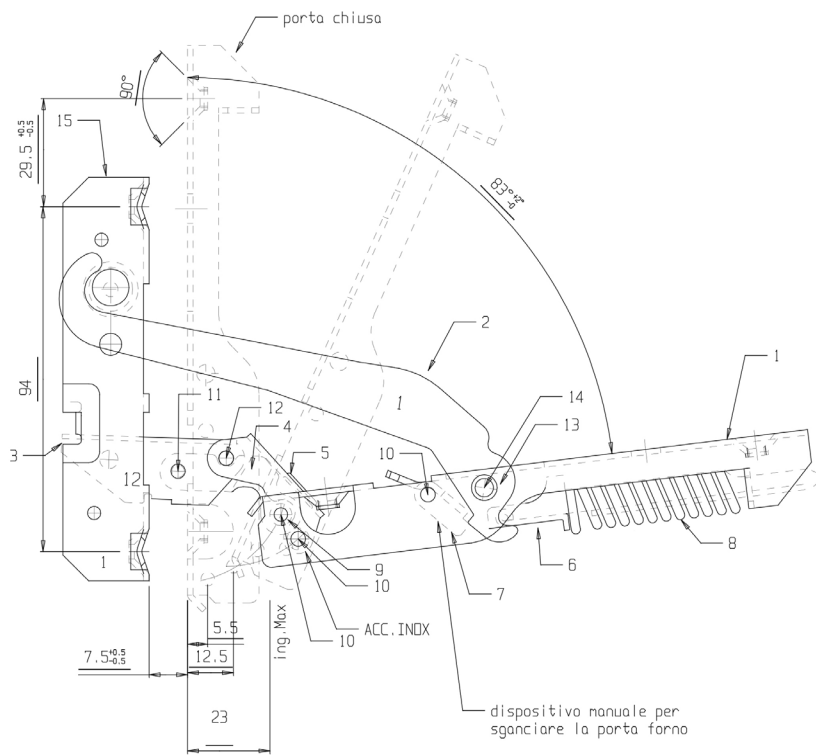

### Technical Information

Hot	✓	Fastening points	top, front
Cold	✓	Fastening flap	dx, sx, bilat.
Wash	✗	Grill position	15°
Door range from - to (Kg)	3 - 16	Temperature range	< 250°
Opening - closing cycles	20.000	Static load	UNI
Flap opening	82° - 87°		

## Technical design

## Personalizations

Delta front door holder 8-17mm

Professional

Pyrolytic 450° in the muffle

Various accessories

Opening force 30-60N

Vertical displacement 5-13,5mm