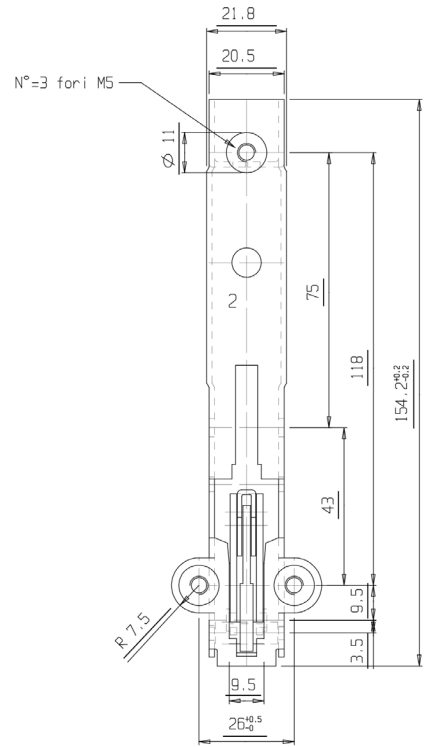

### Technical Information

Hot	✓	Fastening points	top, front
Cold	✓	Fastening flap	dx, sx, bilat.
Wash	✗	Grill position	15°
Door range from - to (Kg)	3 - 16	Temperature range	< 250°
Opening - closing cycles	20.000	Static load	UNI
Flap opening	82° - 87°		

## Technical design

## Personalizations

Delta front door holder 8-17mm

Professional

Pyrolytic 450° in the muffle

Various accessories

Opening force 30-60N

Vertical displacement 5-13,5mm