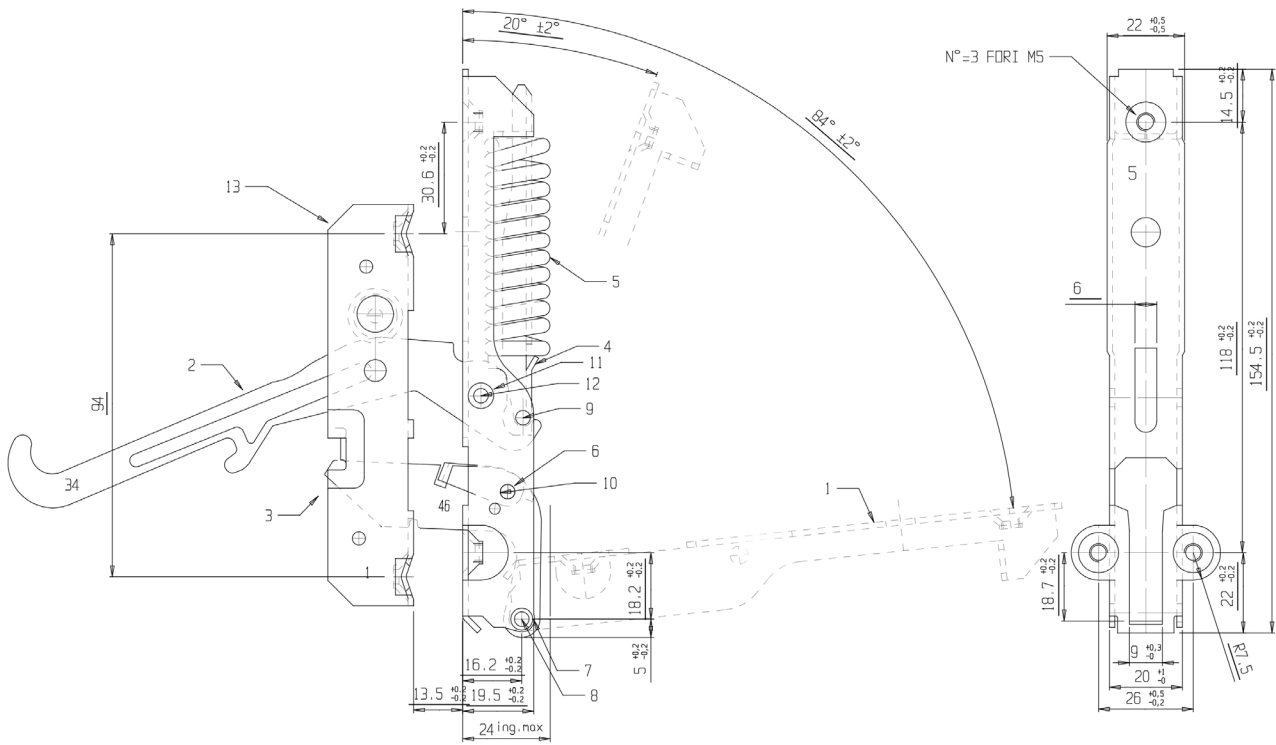

Technical Information

Hot	✓	Fastening points	top, front
Cold	✓	Fastening flap	dx, sx, bilat.
Wash	✗	Grill position	20°
Door range from - to (Kg)	2 -16	Temperature range	< 250°
Opening - closing cycles	20.000	Static load	UNI
Flap opening	84° - 85°		

Technical design

Personalizations

Delta front door holder 8-16mm

Professional

Pyrolytic 450° in the muffle

Various accessories

Opening force 30-60N