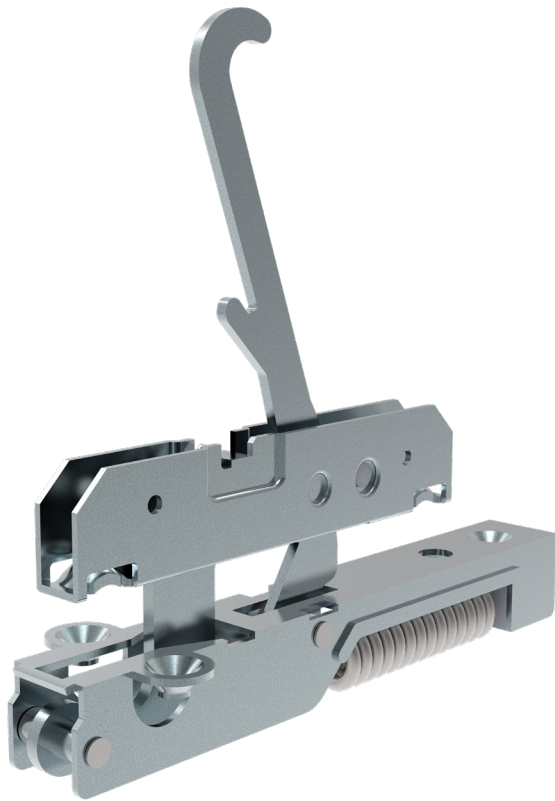

Zanovello

hinges for domestic and professional appliances

FIXED PIVOT HINGES WITH SETTING MECHANISM

Swift and solid

A simple, versatile, reliable and long-lasting model suitable for a wide variety of products. Its ergonomic design simplifies assembly and maintenance.

Technical Information

Hot	✓	Fastening points	top, front
Cold	✓	Fastening flap	dx, sx, bilat.
Wash	✗	Grill position	20°
Door range from - to (Kg)	2 -16	Temperature range	< 250°
Opening - closing cycles	20.000	Static load	UNI
Flap opening	84° - 85°		

Technical design

Personalizations

Delta front door holder 8-16mm

Professional

Pyrolytic 450° in the muffle

Various accessories

Opening force 30-60N