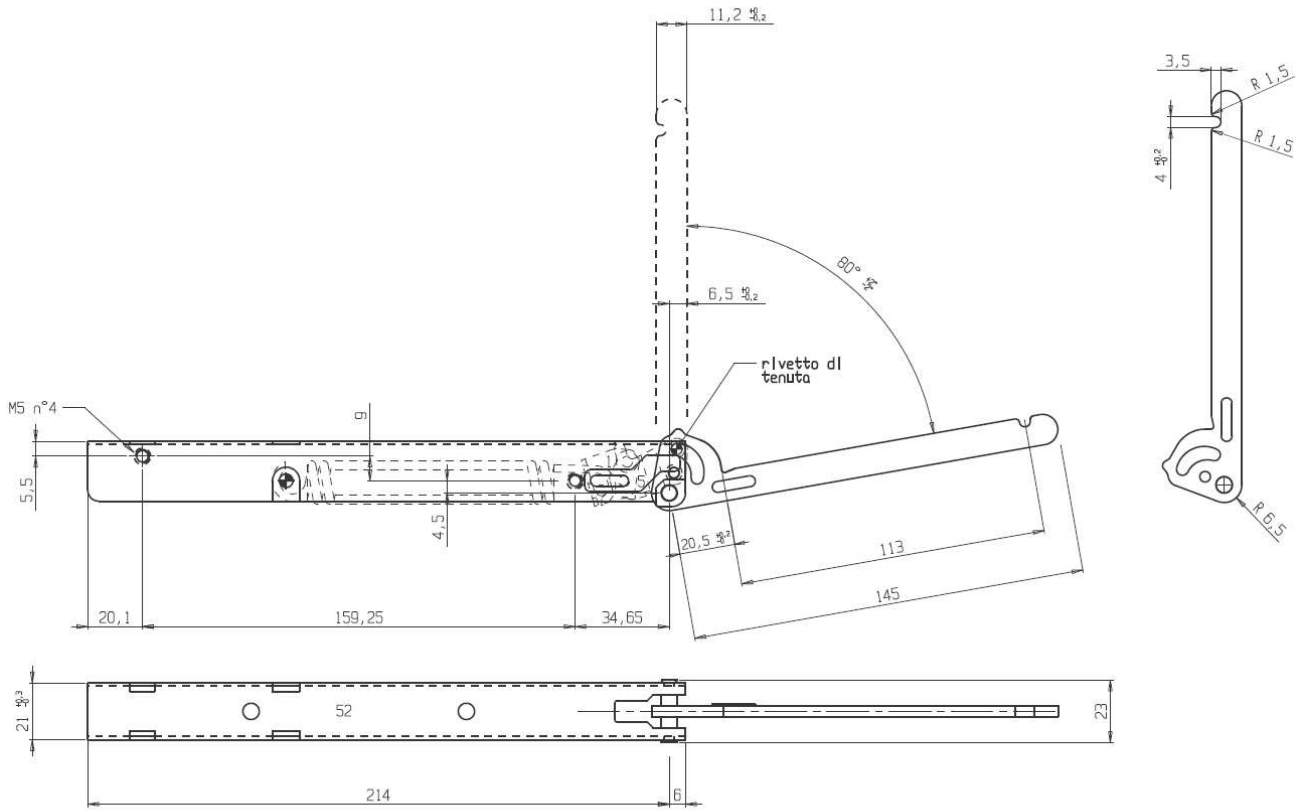

Zanovello

hinges for domestic and professional appliances

SLIM

Aesthetics and functionality

A slim, solid and sturdy door hinge which can combine its small size with soft closing performance.

Technical Information

<u>Hot</u>	<u>✓</u>	<u>Position</u>	<u>Under muffle</u>
<u>Cold</u>	<u>✓</u>	<u>Fastening points</u>	<u>side</u>
<u>Wash</u>	<u>✓</u>	<u>Flap opening</u>	<u>82°</u>
<u>Static load (Kg)</u>	<u>35</u>	<u>Temperature range</u>	<u>< 250°</u>
<u>Opening - closing cycles</u>	<u>20.000</u>	<u>Opening mechanical stopper</u>	<u>✓</u>
<u>Door range from - to (Kg)</u>	<u>2 - 14</u>		

Technical design

Personalizations

Soft closing

Pyrolytic (450° in the muffle)

In stainless steel for washing