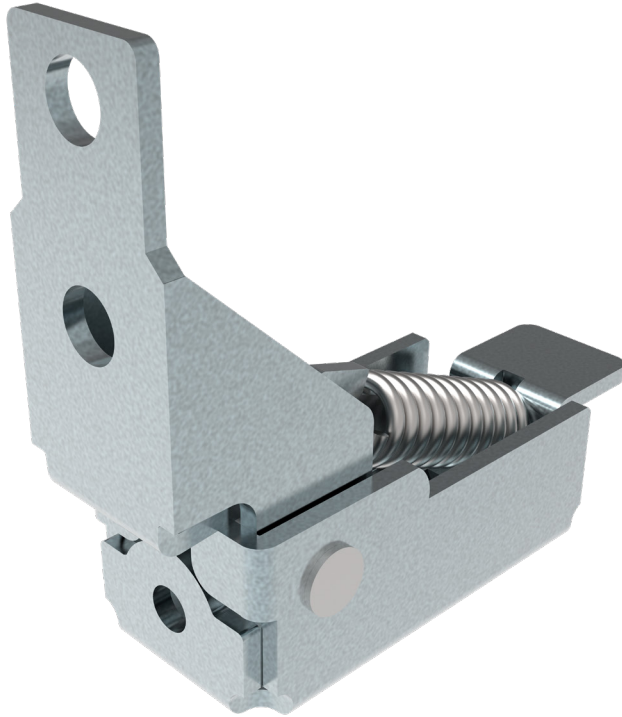

Zanovello

hinges for domestic and professional appliances

HINGES FOR GRILLS

Essential and efficient

Essential hinge for small doors, it combines position-holding capabilities, and easy closure.

Technical Information

Hot	✓	Flap opening	✓
Cold	✓	Temperature range	< 150°
Wash	✗	Door range from - to (Kg)	0-4
Opening - closing cycles	15.000		

Technical design

Personalizations

Zinc lamellar coating