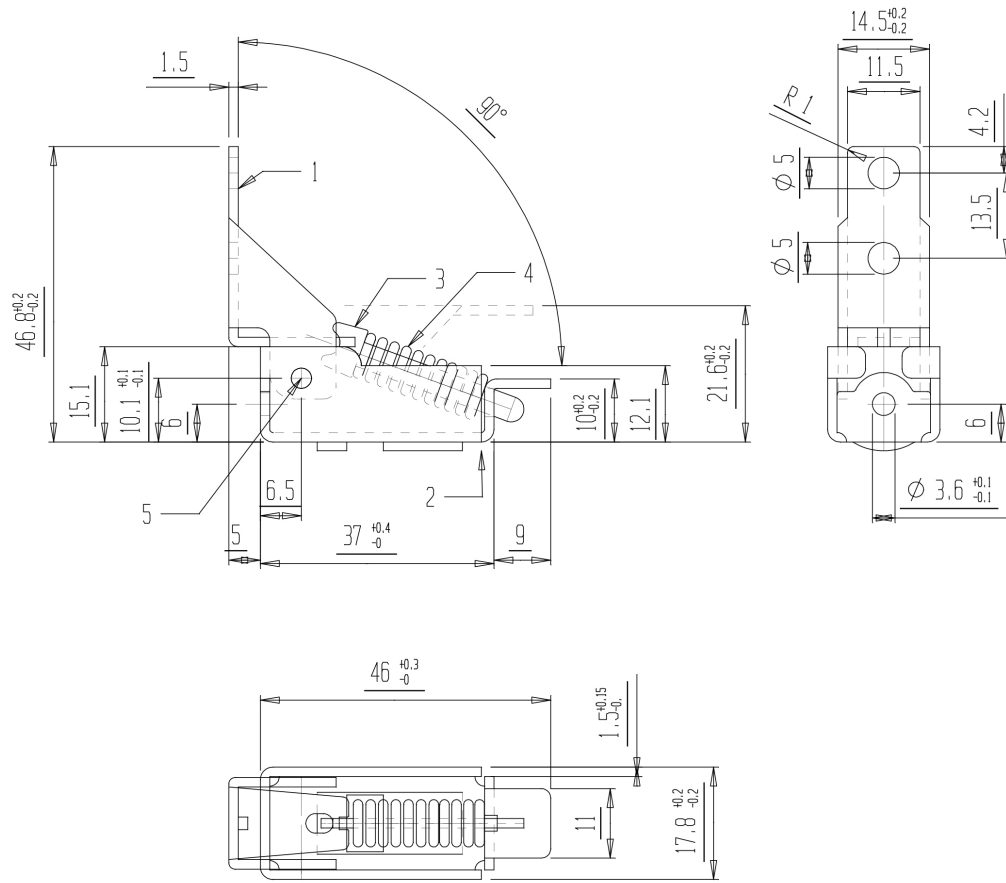

Hot	✓	Flap opening	✓
Cold	✓	Temperature range	< 150°
Wash	✗	Door range from - to (Kg)	0-4
Opening - closing cycles	15.000		

Technical design

Personalizations

Zinc lamellar coating