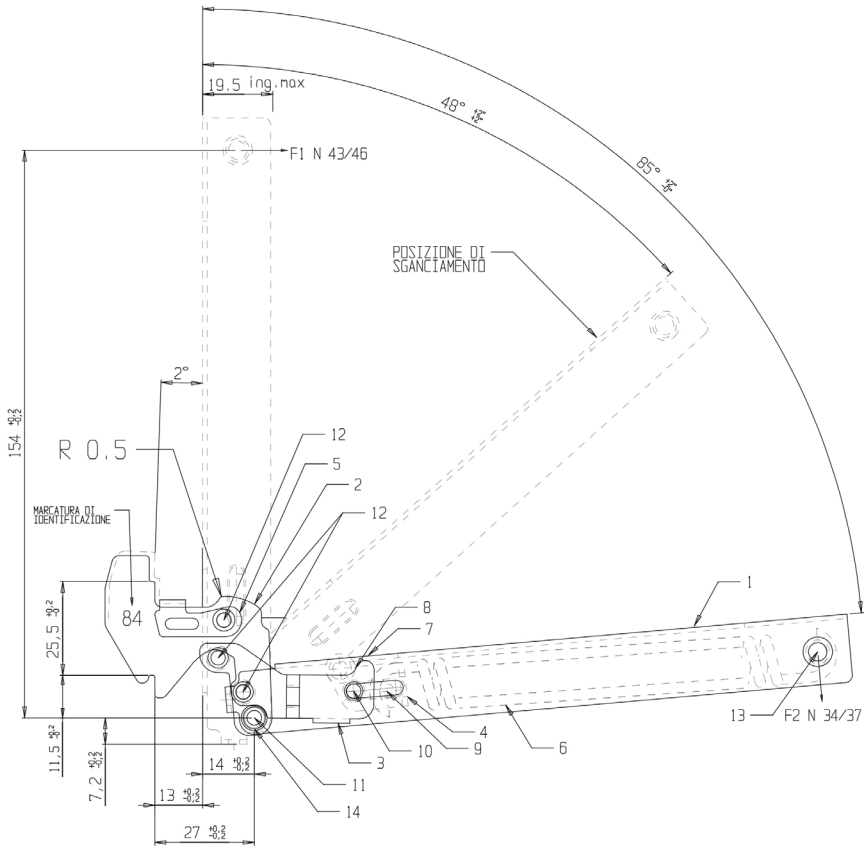

Zanovello

hinges for domestic and professional appliances

FUTURA MICRO

Adapting without changing

A small size Futura To meet space requirements without loss in quality.

Technical Information

Hot	✓	Fastening points	front
Cold	✓	Opening mechanical stopper	✗
Wash	✗	Flap opening	85°
Static load	UNI	Temperature range	< 250°
Door range from - to (Kg)	3 -10	Grill position	15°
Opening - closing cycles	20.000	Delta front door holder	12,5mm

Technical design

Personalizations

Pyrolytic (450° in the muffle)