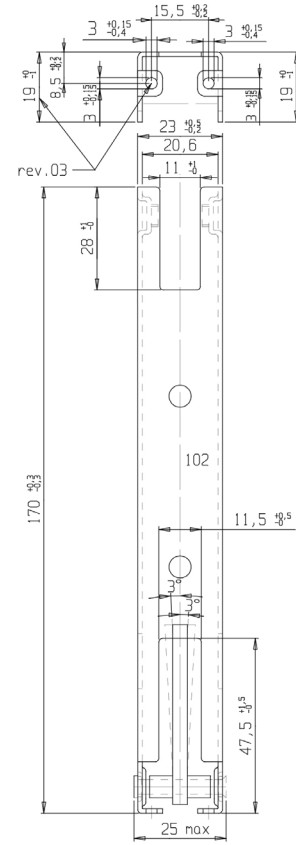

Zanovello

hinges for domestic and professional appliances

FUTURA MICRO

Adapting without changing

A small size Futura To meet space requirements without loss in quality.

Technical Information

Hot	✓	Fastening points	front
Cold	✓	Opening mechanical stopper	✗
Wash	✗	Flap opening	85°
Static load	UNI	Temperature range	< 250°
Door range from - to (Kg)	3 -10	Grill position	15°
Opening - closing cycles	20.000	Delta front door holder	12,5mm

Technical design

Personalizations

Pyrolytic (450° in the muffle)