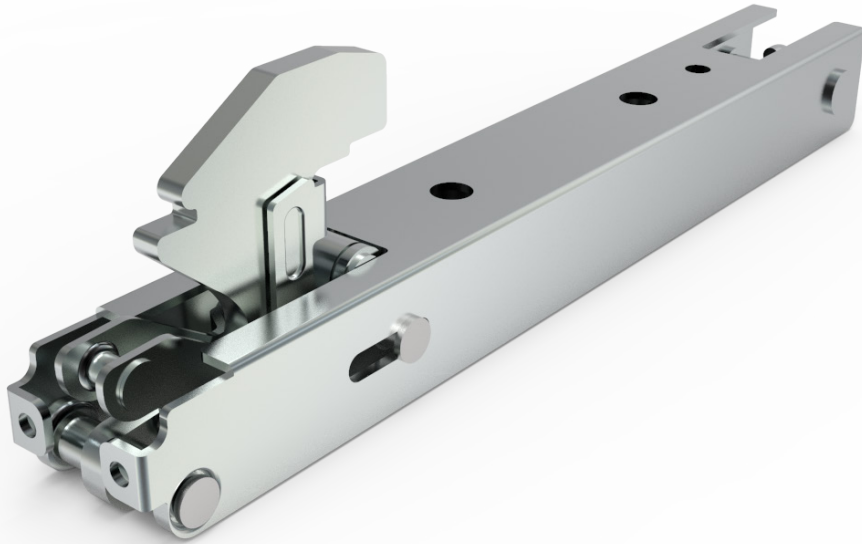

Zanovello

hinges for domestic and professional appliances

FUTURA MICRO

Adapting without changing

A small size Futura To meet space requirements without loss in quality.

Technical Information

Hot	✓	Fastening points	front
Cold	✓	Opening mechanical stopper	✗
Wash	✗	Flap opening	85°
Static load	UNI	Temperature range	< 250°
Door range from - to (Kg)	3 -10	Grill position	15°
Opening - closing cycles	20.000	Delta front door holder	12,5mm

Technical design

Personalizations

Pyrolytic (450° in the muffle)