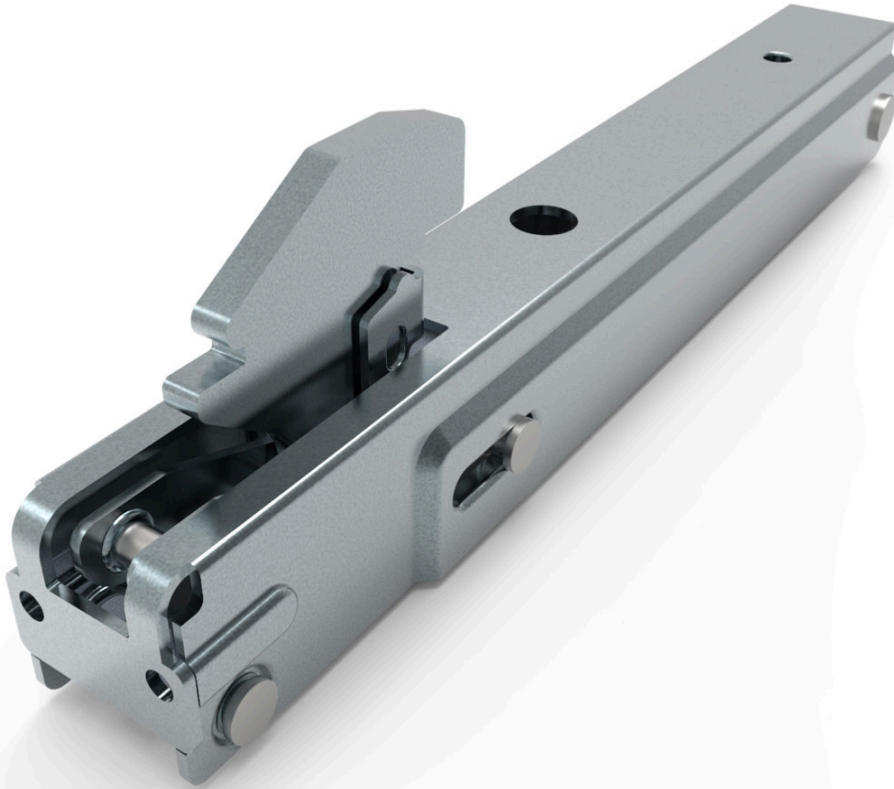

Zanovello

hinges for domestic and professional appliances

FUTURA

Revolutionary standard

An innovative model, which is now a global reference: solid, with a rational design and small footprint.

Technical Information

Hot	✓	Fastening points	top, side, front
Cold	✓	Position on the door	✓
Wash	✗	Position underneath the oven	✓
Static load (Kg)	UNI	Flap opening	85°
Door range from - to (Kg)	2 -15	Temperature range	< 250°
Opening - closing cycles	20.000	Grill position	15°
Opening mechanical stopper	✗		

Technical design

Personalizations

<u>Professional</u>	<u>Stainless steel arm</u>
<u>Vertical displacement</u>	<u>Delta front door holder 8-28,5mm</u>
<u>Pyrolytic (450° in the muffle)</u>	<u>Opening force 30-60N</u>
<u>Under muffle position</u>	<u>Identification code marking on the casing</u>
<u>Chrome-plated hook, clevis</u>	