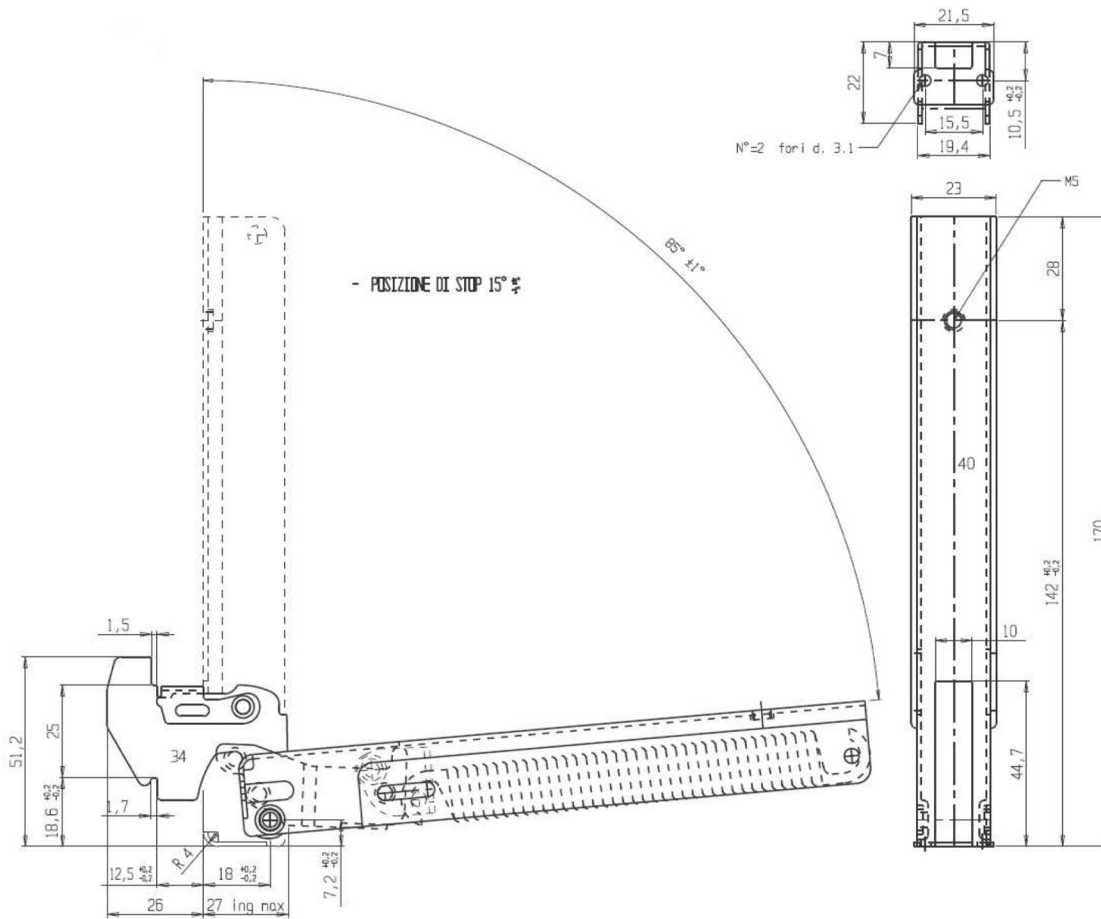

Hot	✓	Fastening points	top, side, front
Cold	✓	Position on the door	✓
Wash	✗	Position underneath the oven	✓
Static load (Kg)	UNI	Flap opening	85°
Door range from - to (Kg)	2 -15	Temperature range	< 250°
Opening - closing cycles	20.000	Grill position	15°
Opening mechanical stopper	✗		

Technical design

Personalizations

<u>Professional</u>	<u>Stainless steel arm</u>
<u>Vertical displacement</u>	<u>Delta front door holder 8-28,5mm</u>
<u>Pyrolytic (450° in the muffle)</u>	<u>Opening force 30-60N</u>
<u>Under muffle position</u>	<u>Identification code marking on the casing</u>
<u>Chrome-plated hook, clevis</u>	